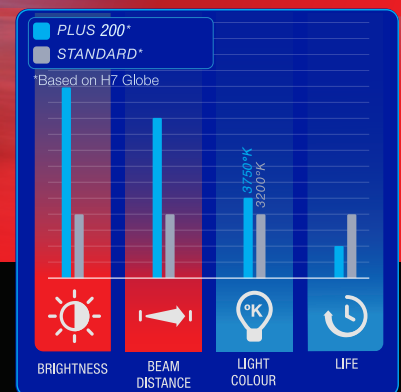

NEW PRODUCT RELEASE

Plus 200 Halogen Performance Globes

PLUS 200

**200% MORE LIGHT,
80 METRE LONGER BEAM**

In an ever increasing market for LED Globes, performance halogen globes continue to be the best legal upgrade option for putting more light on the road.

The new release Plus 200 globes are the most powerful in the Narva lineup offering up to 200% more light on the road. They are ADR approved and ideal for a wide variety of applications.

FEATURES

- Up to 200% more light on the road*
- Up to 80 metres longer beam
- 20% whiter light*
- ADR approved and street legal
- Suitable for polycarbonate headlamps
- No increase in power consumption or heat

*More light compared to a standard globe